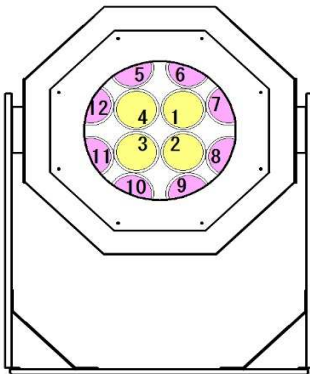

Zee Flower DMX Protocol

Mode 0 (6ch)

Ch 1	Beam Rotate	0(0%)	Stop						
		1(1%)					126(48%)		
		127(49%)	Stop				128(50%)		
		129(51%)					254(99%)		
		255(100%)	Stop				255(100%)		
Ch 2	Dimmer (ALL)	0(0%)					255(100%)		
Ch 3	Color (ALL)	 Open 0(0%)	 Dark Blue 13(5%)	 Red 27(10%)	 Light Amber 40(15%)	 Blue 53(20%)			
		 Green 67(25%)	 Magenta 81(31%)	 Yellow 93(36%)	 Light Blue 108(41%)	 Mauve 121(47%)			
		 Lime Green 134(52%)	 Amber 148(57%)	 Purple 161(63%)	 CTB 175(68%)	 CTO 188(73%)			
		203(79%)					227(88%)		
		228(89%)	Stop				230(90%)		
		231(91%)					255(100%)		
		Ch 4	Prism (ALL)	0(0%)					255(100%)
		Ch 5	Lamp Control (ALL)	128(50%)	3秒保持で Lamp OFF				
255(100%)	3秒保持で Lamp ON								
Ch 6	Reset	250(95%)	3秒保持で Reset						

Mode 1 (9ch)			Mode 2 (39ch)		
Ch 1	Beam Rotate		Ch 1	Beam Rotate	
Ch 2	内側	Dimmer	Ch 2	1	Dimmer
Ch 3		Color	Ch 3		Color
Ch 4		Prism	Ch 4		Prism
Ch 5		Dimmer	Ch 5		2
Ch 6	外側	Color			
Ch 7		Prism			
Ch 8		Lamp Control			
Ch 9	Reset	Ch 36	12	Color	
		Ch 37		Prism	
		Ch 38	Lamp Control		
		Ch 39	Reset		